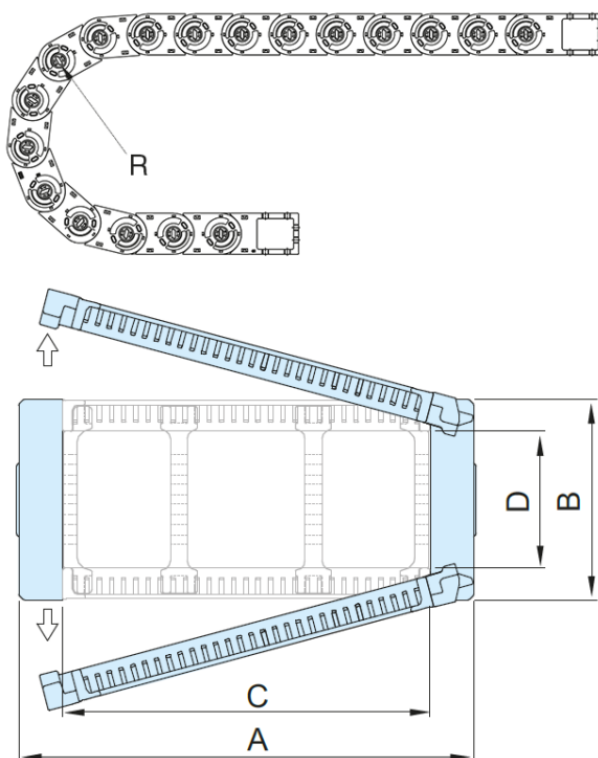

Article number: 18ST044N050R150

Description: ST Shift cable chain, ST044N.50 Radius 150- Hoved nr. (1LK)
Type ST044N.050.R150

Measures

A = 71
B = 38
C = 50
D = 26
I = 44
R = 150